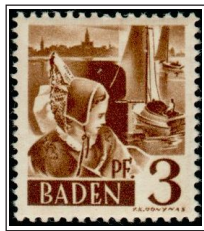

GERMANY
ISSUED UNDER FRENCH OCCUPATION
FRENCH ZONE

Provincial Coats of Arms
1945-46

Goethe, Schiller, and Heine

GERMANY

ISSUED UNDER FRENCH OCCUPATION

BADEN

Portraits and Local Scenes

1947

75th Anniversary of the
Universal Postal Union
1949

GERMANY

ISSUED UNDER FRENCH OCCUPATION

BADEN

SEMI-POSTAL STAMPS

Baden Coat of Arms

1949

GERMANY