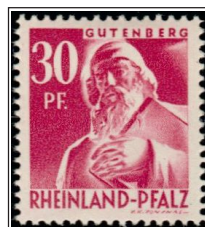

1949

Bicentennial of Wolfgang von Goethe's Birth

1949

GERMANY

ISSUED UNDER FRENCH OCCUPATION

RHINE PALATINATE

Portraits and Local Scenes

1947-48