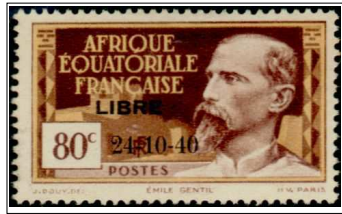

Petaïn Issue

1941

FRENCH EQUATORIAL AFRICA

Stamps of 1936-40 Overprinted in Carmine or Black

"AFRIQUE FRANCAISE / LIBRE" or "LIBRE"

1940-41

FRENCH EQUATORIAL AFRICA

Stamps of 1936-40 Overprinted in Carmine or Black

"AFRIQUE FRANCAISE / LIBRE" or "LIBRE"

1940-41

FRENCH EQUATORIAL AFRICA

Stamps of 1936-40 Overprinted in Carmine or Black

"AFRIQUE FRANCAISE / LIBRE" or "LIBRE"

1940-41

1937 Issues Surcharged

1940

Middle Congo Issue Overprinted "AFRIQUE FRANCAISE / LIBRE"

FRENCH EQUATORIAL AFRICA

Stamps of 1940 with Additional "24-10-40" Overprint

1940

Stamps of 1937-40 Overprinted

"Afrique Française Libre"

1941

FRENCH EQUATORIAL AFRICA